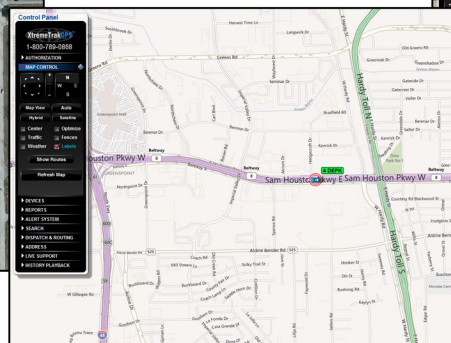

**Unlimited Tracking Starting at Only **\$39.95/Month****

*with No Monthly Contract or Service Agreement!*

**SATELLITE VIEW**

**MAP VIEW**

**BIRD'S EYE VIEW**

XtremeTrakGPS™  
242 W Main St Suite 280  
Hendersonville TN 37075