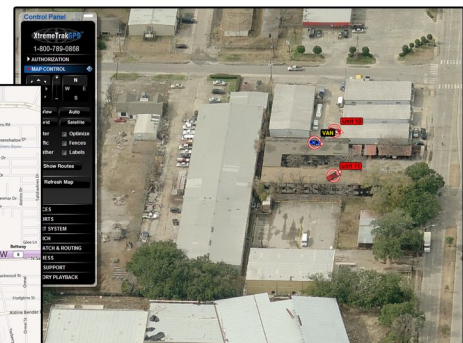

**Unlimited Tracking Starting at Only **\$39.95/Month****

*with No Monthly Contract or Service Agreement!*

**SATELLITE VIEW**

**MAP VIEW**

**BIRD'S EYE VIEW**

XtremeTrakGPS™  
242 W Main St Suite 280  
Hendersonville TN 37075