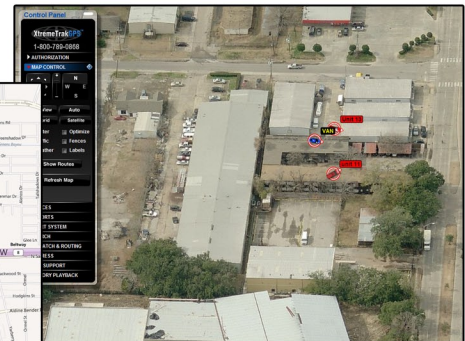

**Unlimited Tracking for Only **\$29.95/Month****

*with No Monthly Contract or Service Agreement!*

**SATELLITE VIEW**

**MAP VIEW**

**BIRD'S EYE VIEW**

XtremeTrakGPS™  
242 W Main St Suite 280  
Hendersonville TN 37075