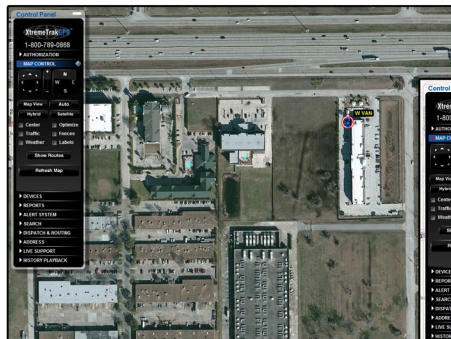

XT-50 Product Specifications

Product Dimensions	1.8" x 2.2" x 1.1"
Product Weight	1.4oz
Power Source	9-16 Volts DC (Continuous Power Supplied via Vehicle's Power Supply)
Typical Power Current	70mA at 12 Volts DC
GSM Channels	850/1900 (United States), 900/1800 (Europe, Australia, Asia, & Middle East)
Communication Protocol	SMS, GPRS (UDP)
Update Frequency	1-second, 5-second, or 10-second position updates (The FASTEST on the Market!)
Additional OBDII Data	Fuel Level and Instantaneous MPG
Housing	Rugged Textured Plastic Enclosure, V-fire rated
Notifications/Alerts	Virtual Geo-Fence Alerts and Speed Alerts via SMS Text Message or Email
Historical Playback	90 Days of Historical Driving Playback and History Stored on Secure Server
Reporting	Individual Vehicle, Enhanced Vehicle Report, Start/Stop Report, and Many More
Devices Per Account	<i>View Up to 3000 Tracking Devices on a Single Account</i>

Unlimited Tracking for Only **$29.95/Month**

with No Monthly Contract or Service Agreement!

SATELLITE VIEW