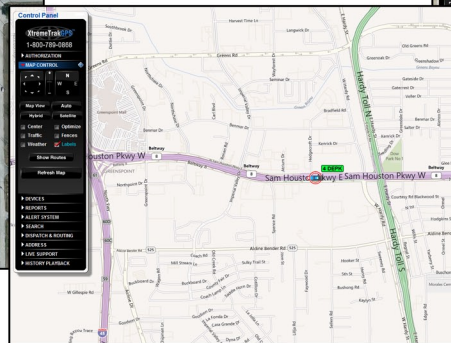

## XT-50 Product Specifications

Product Dimensions	1.8" x 2.2" x 1.1"
Product Weight	1.4oz
Power Source	9-16 Volts DC (Continuous Power Supplied via Vehicle's Power Supply)
Typical Power Current	70mA at 12 Volts DC
GSM Channels	850/1900 (United States), 900/1800 (Europe, Australia, Asia, & Middle East)
Communication Protocol	SMS, GPRS (UDP)
Update Frequency	1-second, 5-second, or 10-second position updates (The FASTEST on the Market!)
Additional OBDII Data	Fuel Level and Instantaneous MPG
Housing	Rugged Textured Plastic Enclosure, V-fire rated
Notifications/Alerts	Virtual Geo-Fence Alerts and Speed Alerts via SMS Text Message or Email
Historical Playback	90 Days of Historical Driving Playback and History Stored on Secure Server
Reporting	Individual Vehicle, Enhanced Vehicle Report, Start/Stop Report, and Many More
Devices Per Account	<i>View Up to 3000 Tracking Devices on a Single Account</i>

**Unlimited Tracking for Only **\$29.95/Month****

*with No Monthly Contract or Service Agreement!*

**SATELLITE VIEW**

**MAP VIEW**

**BIRD'S EYE VIEW**

XtremeTrakGPS™  
242 W Main St Suite 280  
Hendersonville TN 37075