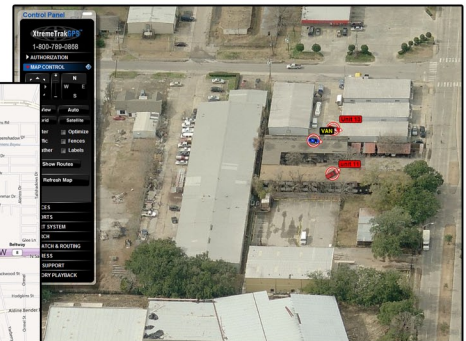

**Unlimited Tracking and Messaging for Only **\$39.95/Month****  
*with No Monthly Contract or Service Agreement!*

**SATELLITE VIEW**

**MAP VIEW**

**BIRD'S EYE VIEW**

XtremeTrakGPS™  
 242 W Main St Suite 280  
 Hendersonville TN 37075