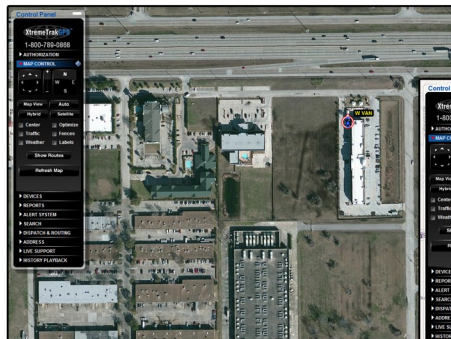

XT-500 Product Specifications

Product Dimensions	4.8"W x 3.2"L x 0.8"D
LCD Display	4.3" TFT Touch Screen, 16:9 Aspect Ratio, 480x272 Pixels
Power Source	Internal 3.7V 14000mAh Lithium Ion Rechargeable Battery & Cigarette Lighter Adapter
Battery Life	Continuous Power via Cigarette Lighter Adapter - Backup Battery Lasts 1-2 Hours
GSM Channels	850/1900 (United States), 900/1800 (Europe, Australia, Asia, & Middle East)
Communication Protocol	TCP/IP, UDP
Update Frequency	Every 10 Seconds >5MPH
Notifications/Alerts	Virtual Geo-Fence Alerts and Speed Alerts via SMS Text Message or Email
Antenna	Built-In/Integrated GSM/GPRS+GPS Internal to Device
CPU/Memory	SiRF ATLAS III / Dual-Core/64MB DRAM, 2GB Internal Flash
Historical Playback	90 Days of Historical Driving Playback and History Stored on Secure Server
Reporting	Individual Vehicle, Enhanced Vehicle Report, Start/Stop Report, and Many More
Devices Per Account	<i>View Up to 3000 Tracking Devices on a Single Account</i>

Unlimited Tracking and Messaging for Only **$39.95/Month**
with No Monthly Contract or Service Agreement!

SATELLITE VIEW