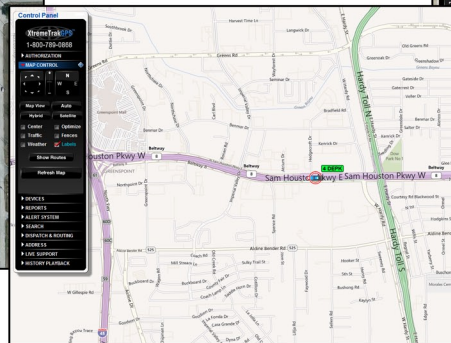

## XT-500 Product Specifications

Product Dimensions	4.8"W x 3.2"L x 0.8"D
LCD Display	4.3" TFT Touch Screen, 16:9 Aspect Ratio, 480x272 Pixels
Power Source	Internal 3.7V 14000mAh Lithium Ion Rechargeable Battery & Cigarette Lighter Adapter
Battery Life	Continuous Power via Cigarette Lighter Adapter - Backup Battery Lasts 1-2 Hours
GSM Channels	850/1900 (United States), 900/1800 (Europe, Australia, Asia, & Middle East)
Communication Protocol	TCP/IP, UDP
Update Frequency	Every 10 Seconds >5MPH
Notifications/Alerts	Virtual Geo-Fence Alerts and Speed Alerts via SMS Text Message or Email
Antenna	Built-In/Integrated GSM/GPRS+GPS Internal to Device
CPU/Memory	SiRF ATLAS III / Dual-Core/64MB DRAM, 2GB Internal Flash
Historical Playback	90 Days of Historical Driving Playback and History Stored on Secure Server
Reporting	Individual Vehicle, Enhanced Vehicle Report, Start/Stop Report, and Many More
Devices Per Account	<i>View Up to 3000 Tracking Devices on a Single Account</i>

**Unlimited Tracking and Messaging for Only **\$39.95/Month****  
*with No Monthly Contract or Service Agreement!*

**SATELLITE VIEW**

**MAP VIEW**

**BIRD'S EYE VIEW**

XtremeTrakGPS™  
 242 W Main St Suite 280  
 Hendersonville TN 37075